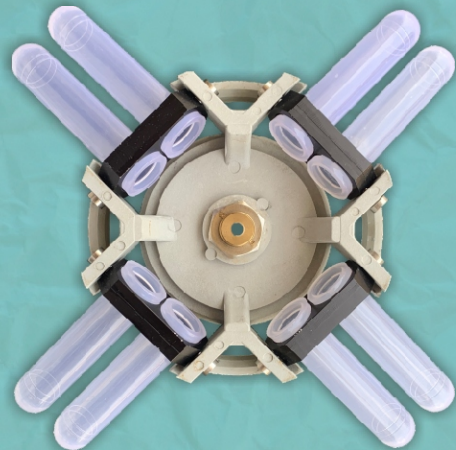

MOTOR BRUSH LESS WITH AC DRIVE

Model :- CF-888

Model :- PRP - 01

- ➔ ROTOR :- 8 TUBE SWING OUT
- ➔ POSITION :- 90 DEGREE HORIZONTAL TYPE
- ➔ TUBE SIZE :- 1 - DIA 13 x 75 MM LONG - 5ML / 2 - DIA 13 x 100 MM LONG - 7ML
 3 - DIA 16 x 100 MM LONG - 15 ML / 4 - DIA 16 x 120 MM LONG - 15ML
- ➔ R.C.F :- 2000 g
- ➔ RPM :- 3500 max

Model :- SC-101

Model :- PRP - 02

- ➔ ROTOR :- 4 TUBE SWING OUT
- ➔ POSITION :- 90 DEGREE HORIZONTAL TYPE
- ➔ TUBE SIZE :- 1 - DIA 13 x 75 MM LONG - 5ML / 2 - DIA 13 x 100 MM LONG - 7ML
 3 - DIA 16 x 100 MM LONG - 15 ML / 4 - DIA 16 x 120 MM LONG - 15ML
- ➔ R.C.F :- 2350 g
- ➔ RPM :- 4000 max